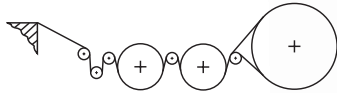

Girotondo

POWER PRE-STRETCH 100%

145 mm film coil diameter

MODELS	max useful pallet height	H (mm)	L (mm)	W (mm)	W' (mm)	weight	autonomy	pallet min dimensions	max diameter film coil	core types of film coil
GIROTONDO 2.0	2.0 m	2270	1630	600	1100	195 kg	90 pallet	70x70 cm	145mm	38-50-76 mm
GIROTONDO 2.4	2.4 m	2630	1630	600	1100	197 kg	90 pallet	70x70 cm	145mm	38-50-76 mm
GIROTONDO 2.8	2.8 m	3050	1630	600	1100	200 kg	90 pallet	70x70 cm	145mm	38-50-76 mm