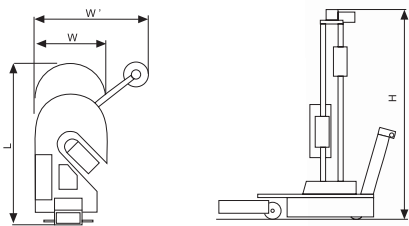

Girotondo

POWER PRE-STRETCH 100%

145 mm film coil diameter

MODELS	max useful pallet height	H (mm)	L (mm)	W (mm)	W' (mm)	weight	autonomy	pallet min dimensions	max diameter film coil	core types of film coil
GIROTONDO 2.0	2.0 m	2270	1630	600	1100	195 kg	90 pallet	70x70 cm	145mm	38-50-76 mm
GIROTONDO 2.4	2.4 m	2630	1630	600	1100	197 kg	90 pallet	70x70 cm	145mm	38-50-76 mm
GIROTONDO 2.8	2.8 m	3050	1630	600	1100	200 kg	90 pallet	70x70 cm	145mm	38-50-76 mm