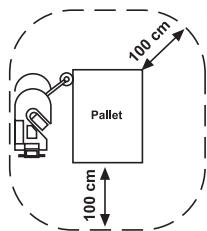

Girotondo

POWER PRE-STRETCH 100%

145 mm film coil diameter

MODELS	max useful pallet height	H (mm)	L (mm)	W (mm)	W' (mm)	weight	autonomy	pallet min dimensions	max diameter film coil	core types of film coil
GIROTONDO 2.0	2.0 m	2270	1630	600	1100	195 kg	90 pallet	70x70 cm	145mm	38-50-76 mm
GIROTONDO 2.4	2.4 m	2630	1630	600	1100	197 kg	90 pallet	70x70 cm	145mm	38-50-76 mm
GIROTONDO 2.8	2.8 m	3050	1630	600	1100	200 kg	90 pallet	70x70 cm	145mm	38-50-76 mm